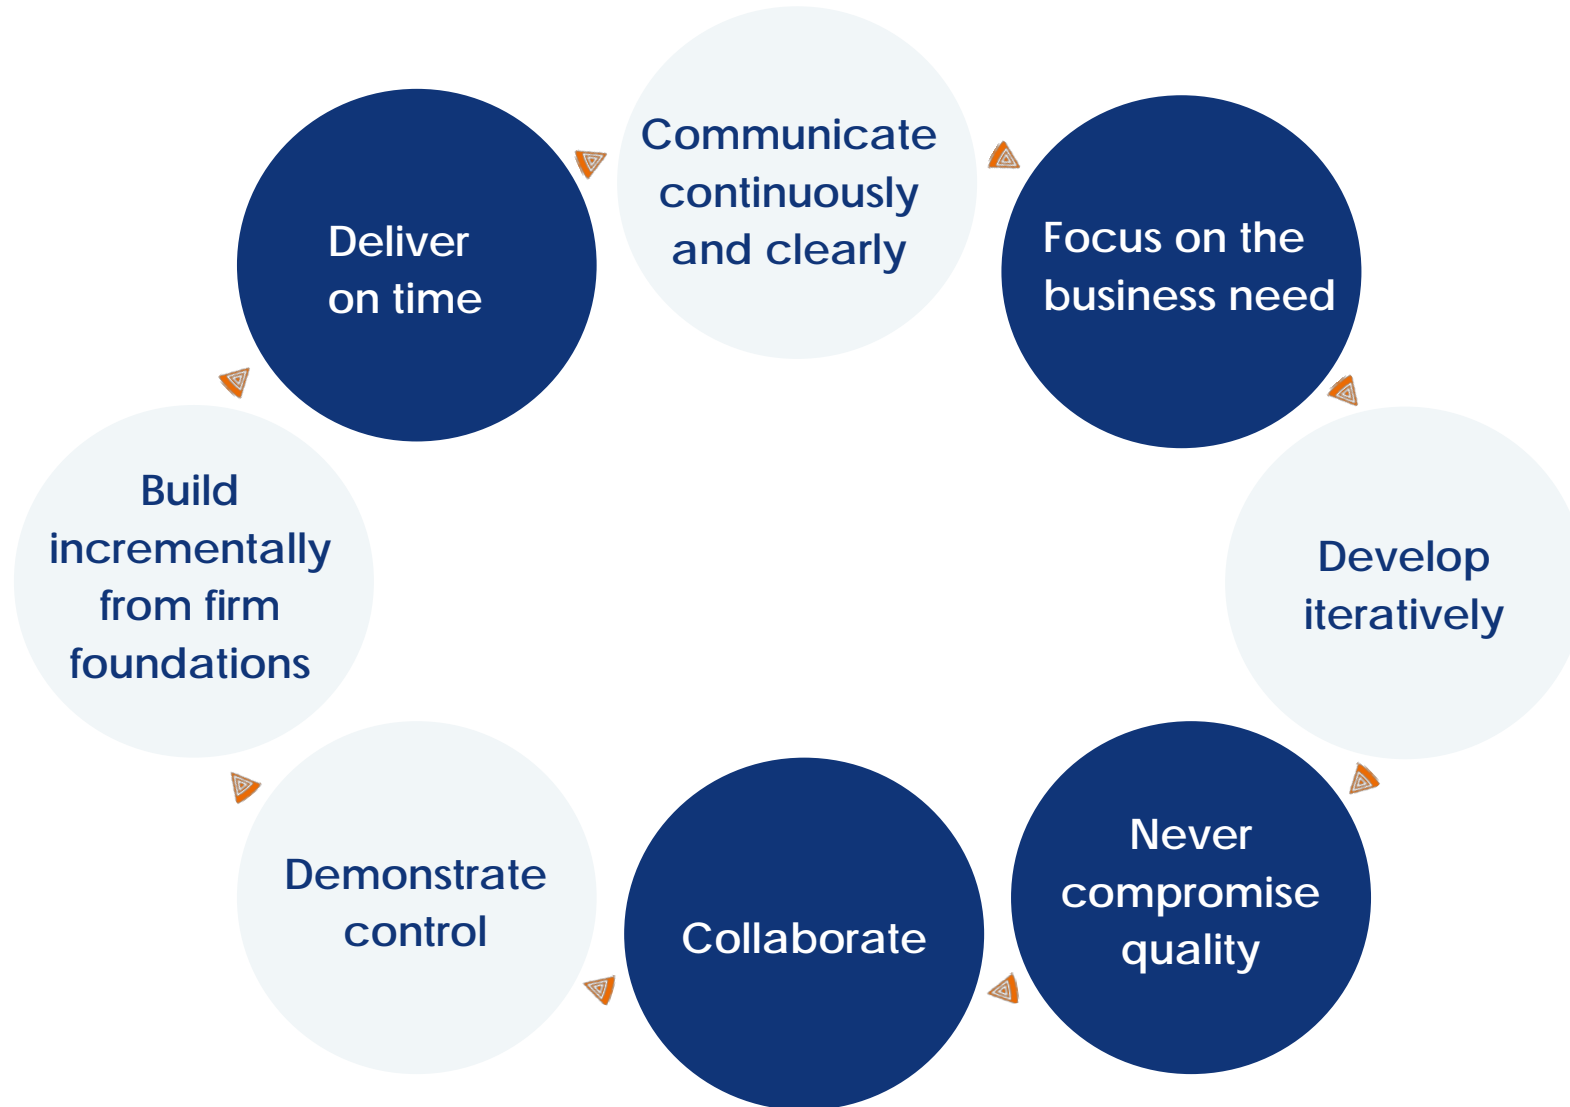

Unleashing value from the creative flow

Ranjit Sidhu

Pamela Ashby

✉ [info@changequest.co.uk](mailto:info@changequest.co.uk)

☎ +44 (0)1276 34480

 [ChangeQuest](#)

 [ChangeQuestLtd](#)

- i) List your typical project challenges
- ii) Discuss how these challenges could be resolved using the Agile principles